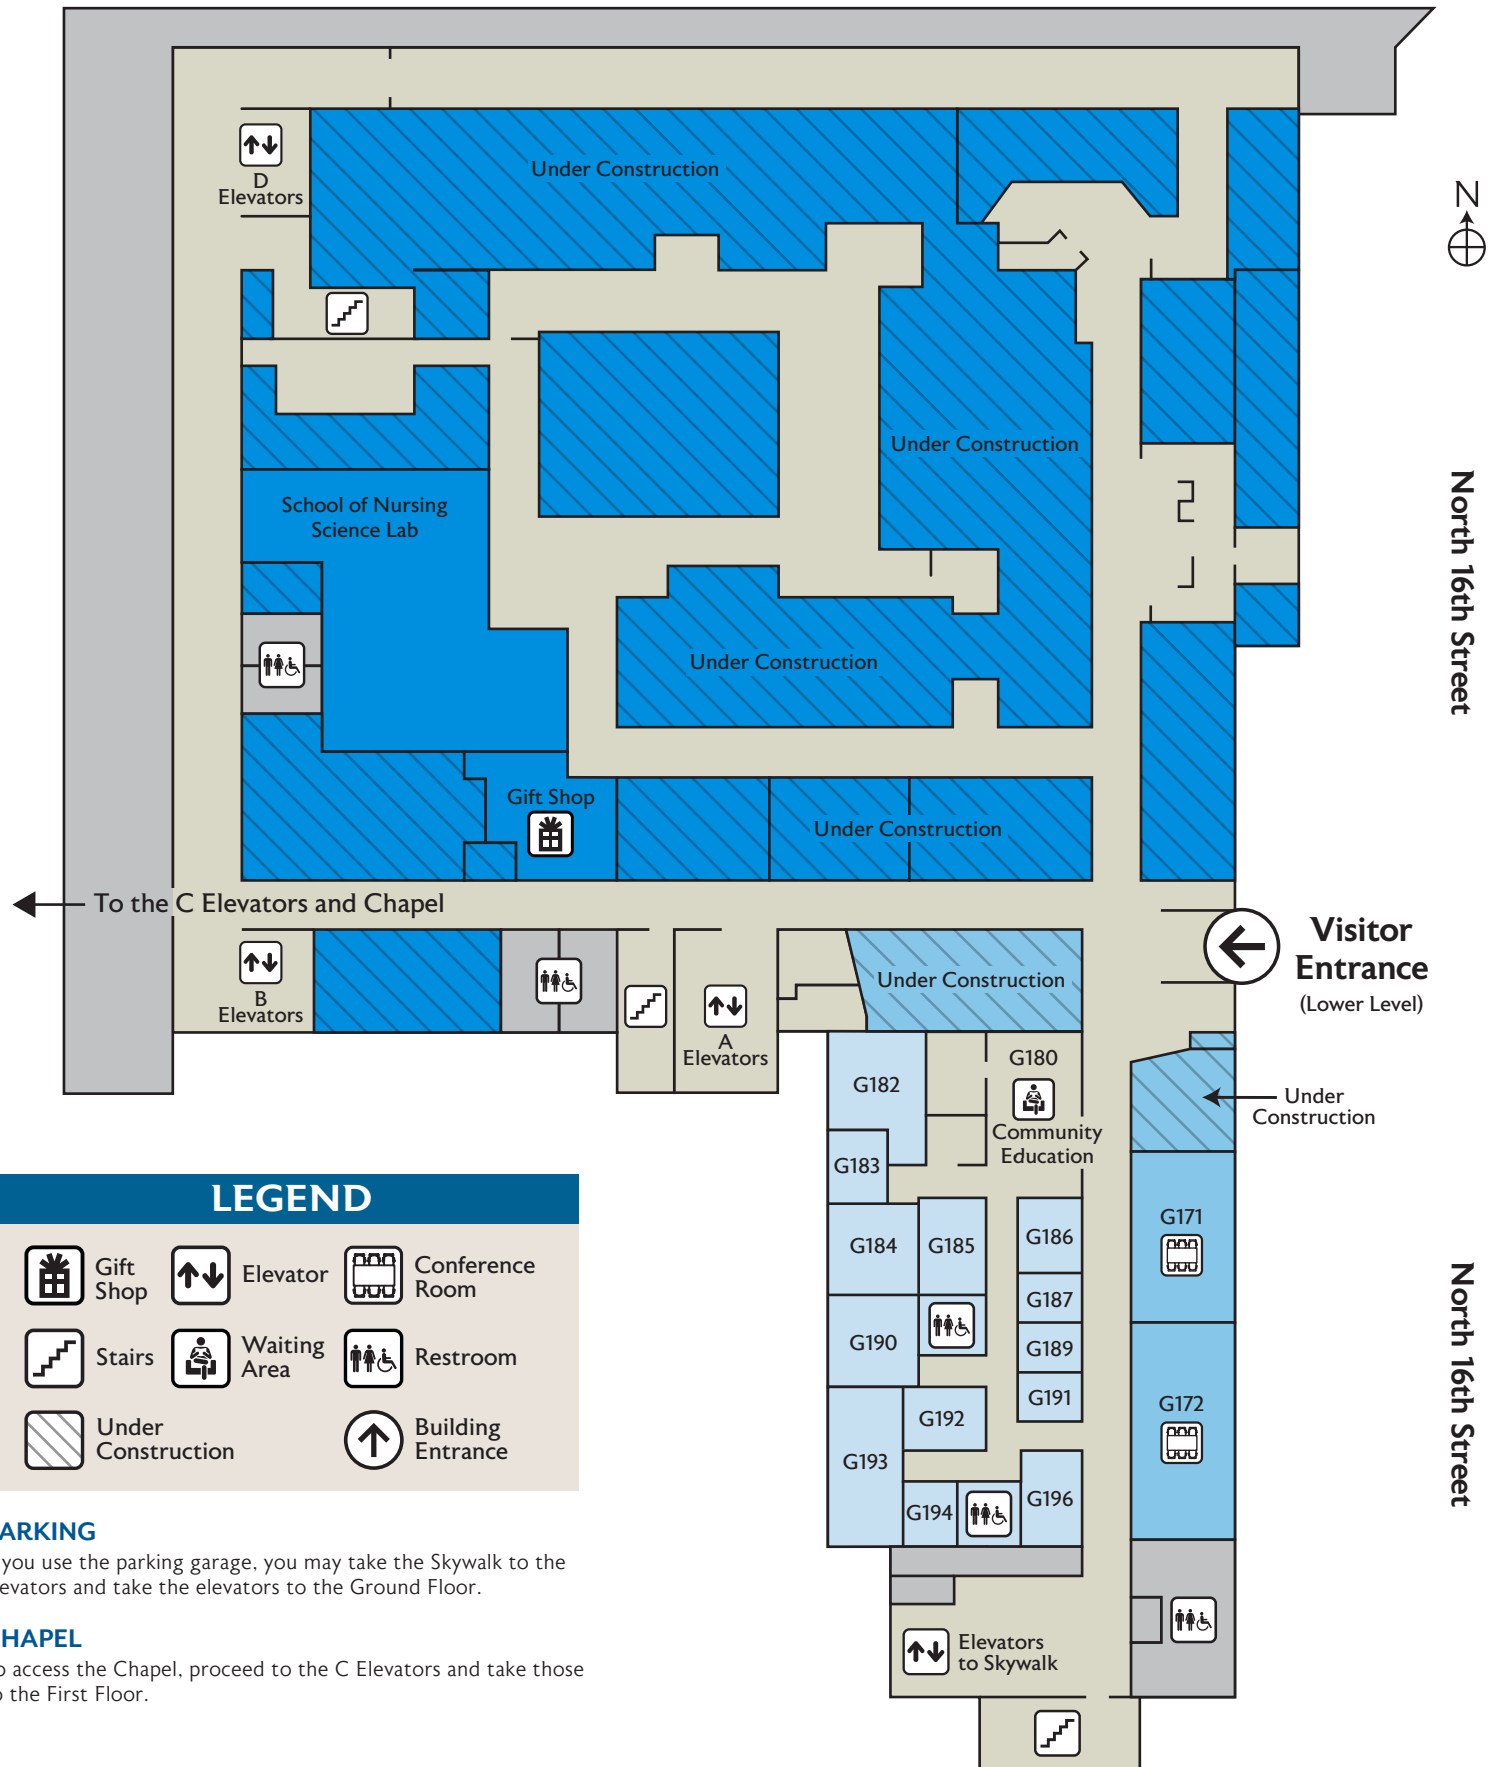

Lafayette Central: Ground Floor

Mailing address: 1501 Hartford Street, Lafayette, IN 47904 | (765) 423-6011

To enter the building, please use the lower ramp to use the Visitor Entrance along 16th Street.

LEGEND

Gift Shop	Elevator	Conference Room
Stairs	Waiting Area	Restroom
Under Construction	Building Entrance	

PARKING

If you use the parking garage, you may take the Skywalk to the elevators and take the elevators to the Ground Floor.

CHAPEL

To access the Chapel, proceed to the C Elevators and take those to the First Floor.

Note: The stairwell doors will automatically lock behind you. To exit, please proceed up to the back lot exit.