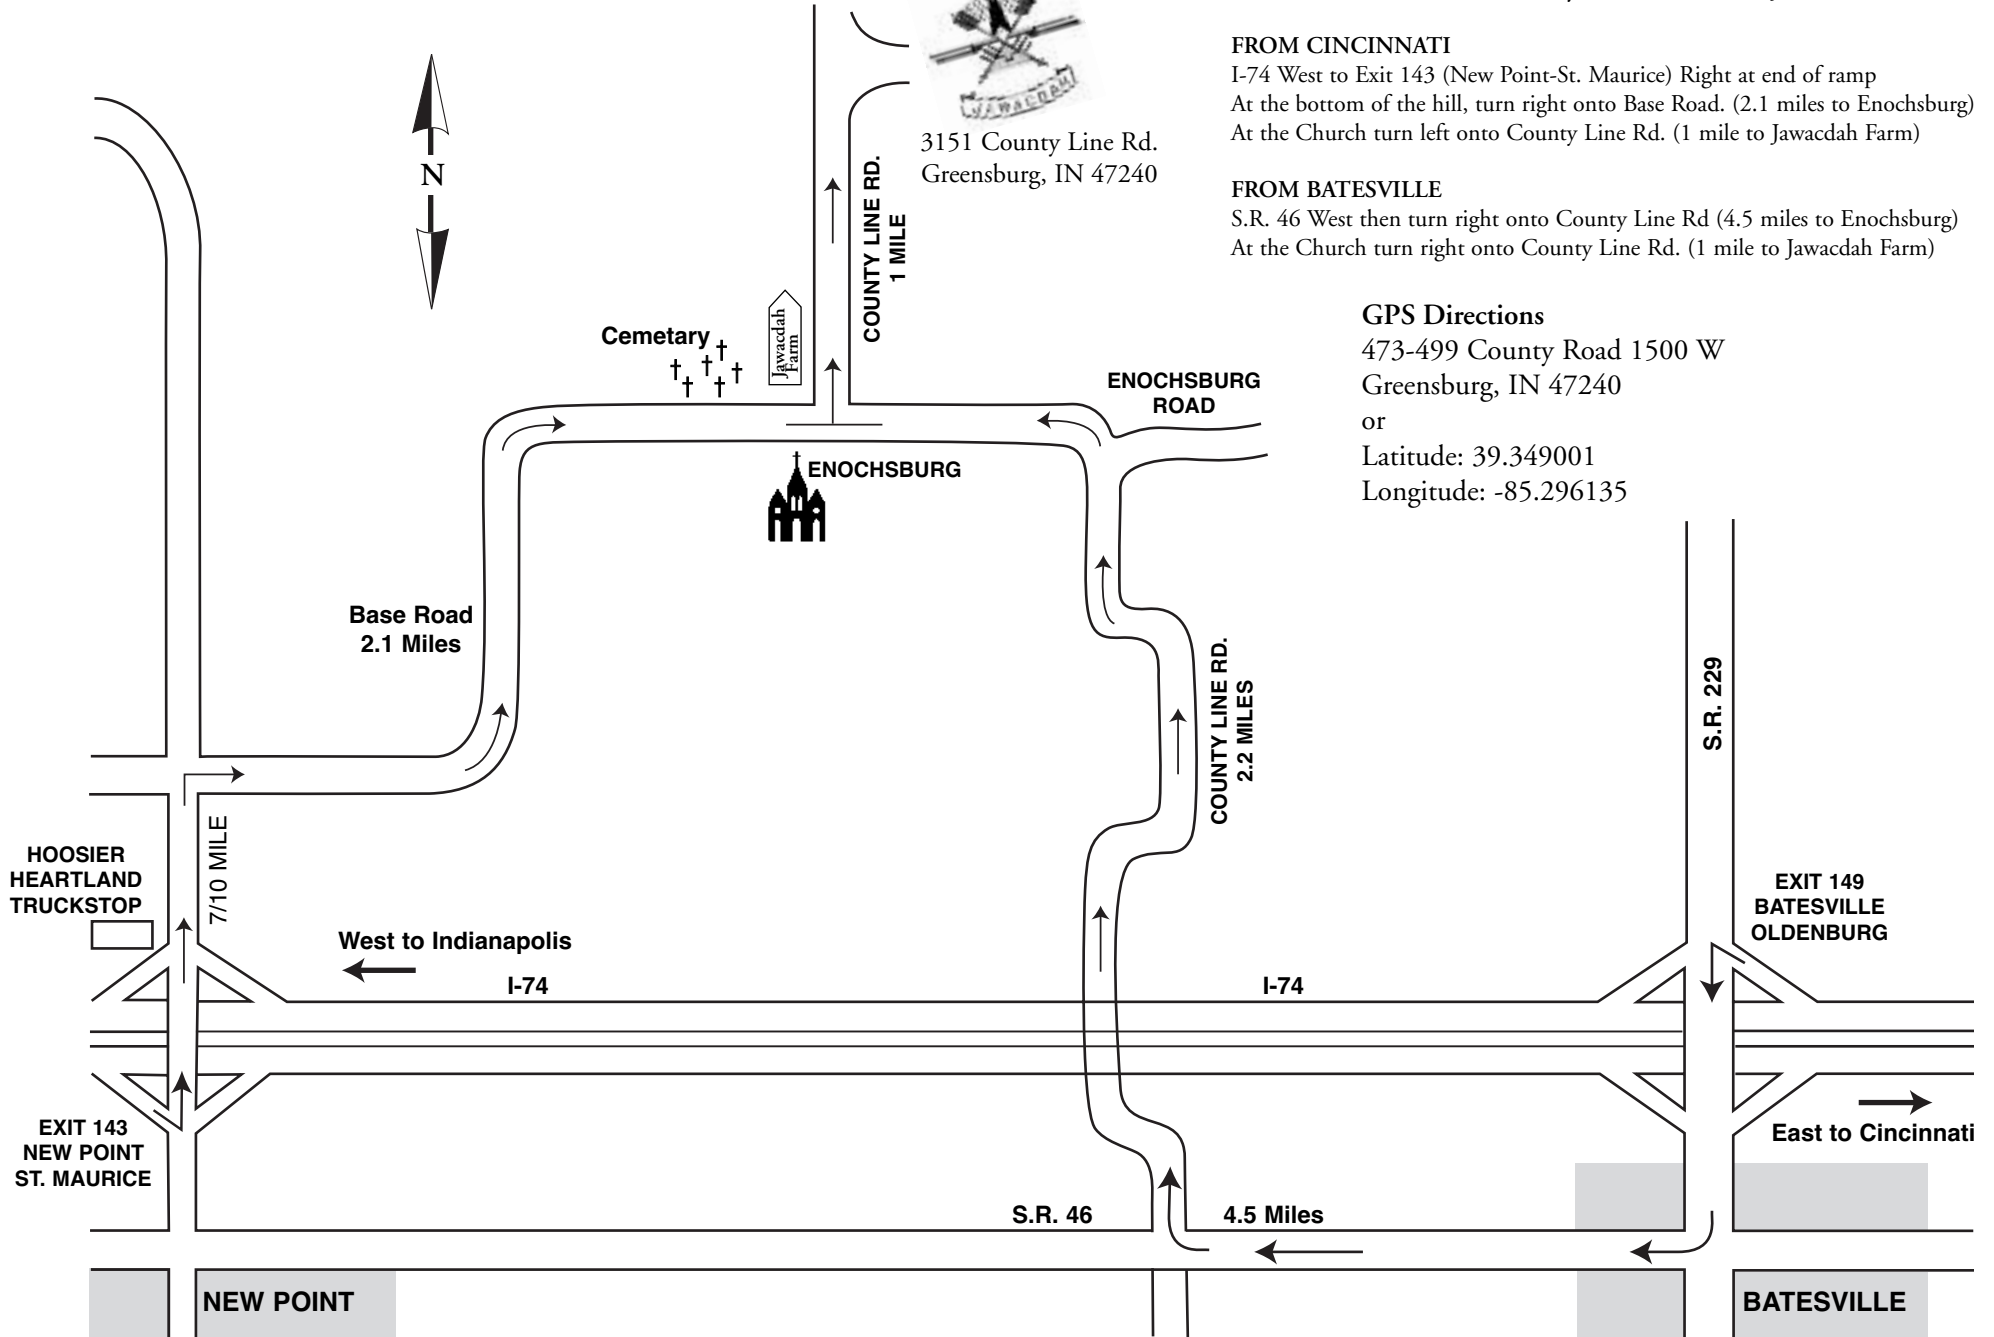

## FROM INDIANAPOLIS

I-74 East to Exit 143 (New Point-St. Maurice) Left at end of ramp  
At the bottom of the hill, turn right onto Base Road. (2.1 miles to Enochsburg)  
At the Church turn left onto County Line Rd. (1 mile to Jawacdah Farm)

## FROM CINCINNATI

I-74 West to Exit 143 (New Point-St. Maurice) Right at end of ramp  
At the bottom of the hill, turn right onto Base Road. (2.1 miles to Enochsburg)  
At the Church turn left onto County Line Rd. (1 mile to Jawacdah Farm)

## FROM BATESVILLE

S.R. 46 West then turn right onto County Line Rd (4.5 miles to Enochsburg)  
At the Church turn right onto County Line Rd. (1 mile to Jawacdah Farm)

**FROM CINCINNATI**

I-74 West to Exit 149, Left at end of ramp. At stop light turn right onto State Road 46 west. Turn right onto Huntersville Road. At T turn left onto Hamburg Road (this runs into Enochsburg Road) One mile to Airport.